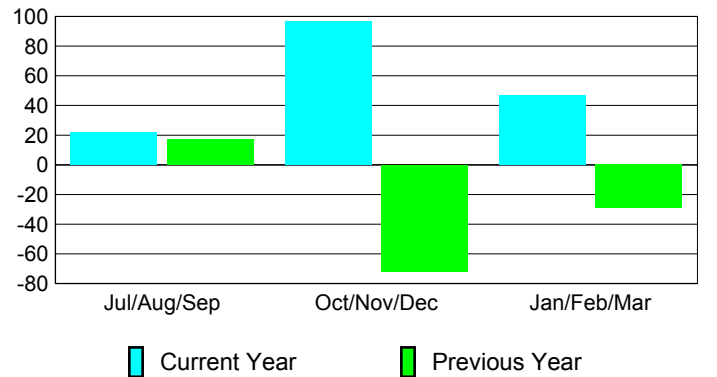

Comparison of Membership Gain/Loss

Current Year Compared to the Previous Year