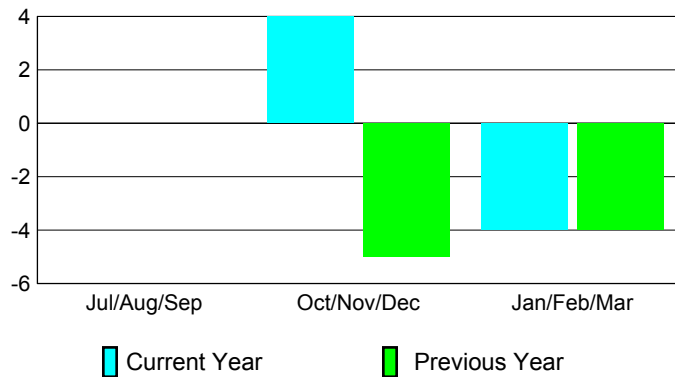

Comparison of Club Gain/Loss

Current Year Compared to the Previous Year