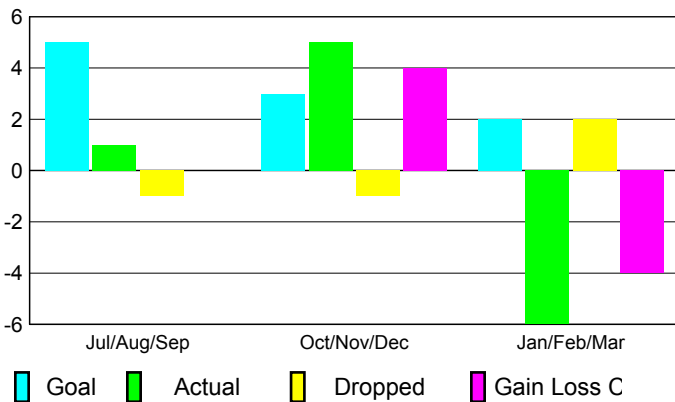

2008-2009 GMT Quarterly Report for District (or Undistricted) District 324C5

GMT: Adv K G RAMA KRISHNA MUR

Location: INDIA

GMT CA: 6

CLUBS

Club Results 2008-2009

Clubs 2007-2008

Month	New Club Goal	Actual New Clubs	Actual Dropped Clubs	Gain/Loss of Clubs	Gain/Loss of Clubs
Jul/Aug/Sep	5	1	-1	0	0
Oct/Nov/Dec	3	5	-1	4	-5
Jan/Feb/Mar	2	-6	2	-4	-4
Totals	10	0	0	0	-9

Club Results 2008-2009

Goal, New, Dropped, Gain/Loss