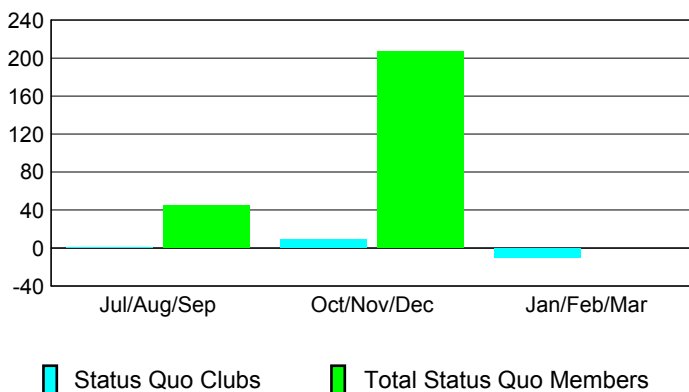

### Clubs 2007-2008

Month	New Club Goal	Actual New Clubs	Actual Dropped Clubs	Gain/Loss of Clubs	Gain/Loss of Clubs
Jul/Aug/Sep	5	1	-1	0	0
Oct/Nov/Dec	3	5	-1	4	-5
Jan/Feb/Mar	2	-6	2	-4	-4
<b>Totals</b>	<b>10</b>	<b>0</b>	<b>0</b>	<b>0</b>	<b>-9</b>

### Club Results 2008-2009

Goal, New, Dropped, Gain/Loss

### Comparison of Club Gain/Loss

Current Year Compared to the Previous Year

### YTD Status Quo Clubs 2008-2009

Status Quo Clubs Compared to Status Quo Members